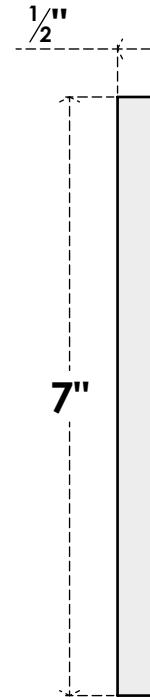

# ROSP070X070X050SDG12

7"W X 7"H X 1/2"P STANDARD SEDGWICK SPIRAL ROSETTE WITH SQUARE EDGE,  
ARCHITECTURAL GRADE PVC

**FRONT**

**SIDE**

EKENA MILLWORK  
2300 WEST MAIN ST.  
CLARKSVILLE, TX 75426  
TOLL FREE: 866-607-0453  
WWW.EKENAMILLWORK.COM

#### NOTES

1. INSTALLATION TO BE COMPLETED IN ACCORDANCE WITH MANUFACTURER'S SPECIFICATIONS.
2. DRAWING MAY NOT BE TO SCALE
3. THIS DRAWING IS INTENDED FOR DESIGN AND PLANNING PURPOSES ONLY.
4. ALL INFORMATION CONTAINED HEREIN WAS CURRENT AT THE TIME OF DEVELOPMENT BUT MUST BE REVIEWED AND APPROVED BY THE PRODUCT MANUFACTURER TO BE CONSIDERED ACCURATE.
5. ARCHITECTURAL GRADE PVC PRODUCTS ARE MADE FROM EXPANDED CELLULAR PVC AND COME NATURALLY WHITE BUT MAY BE PAINTED