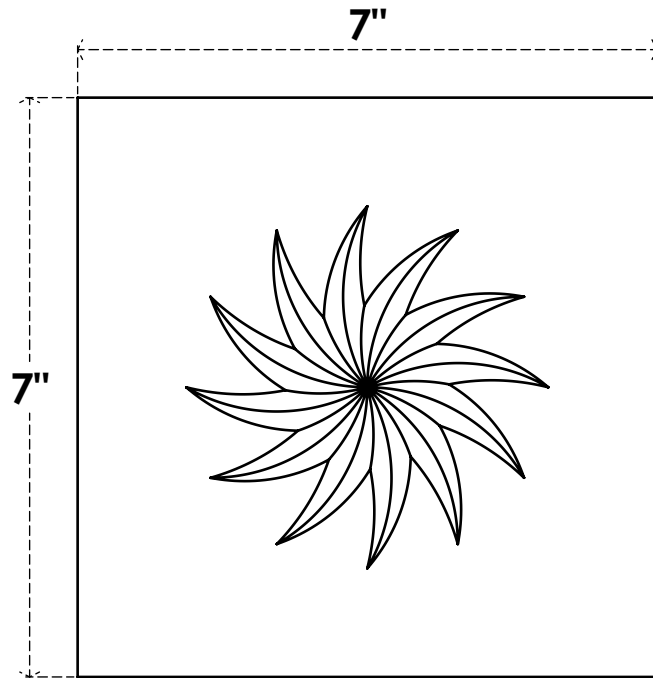

# ROSP070X070X050SDG12

7"W X 7"H X 1/2"P STANDARD SEDGWICK SPIRAL ROSETTE WITH SQUARE EDGE,  
ARCHITECTURAL GRADE PVC

**FRONT**

**SIDE**

EKENA MILLWORK  
2300 WEST MAIN ST.  
CLARKSVILLE, TX 75426  
TOLL FREE: 866-607-0453  
WWW.EKENAMILLWORK.COM